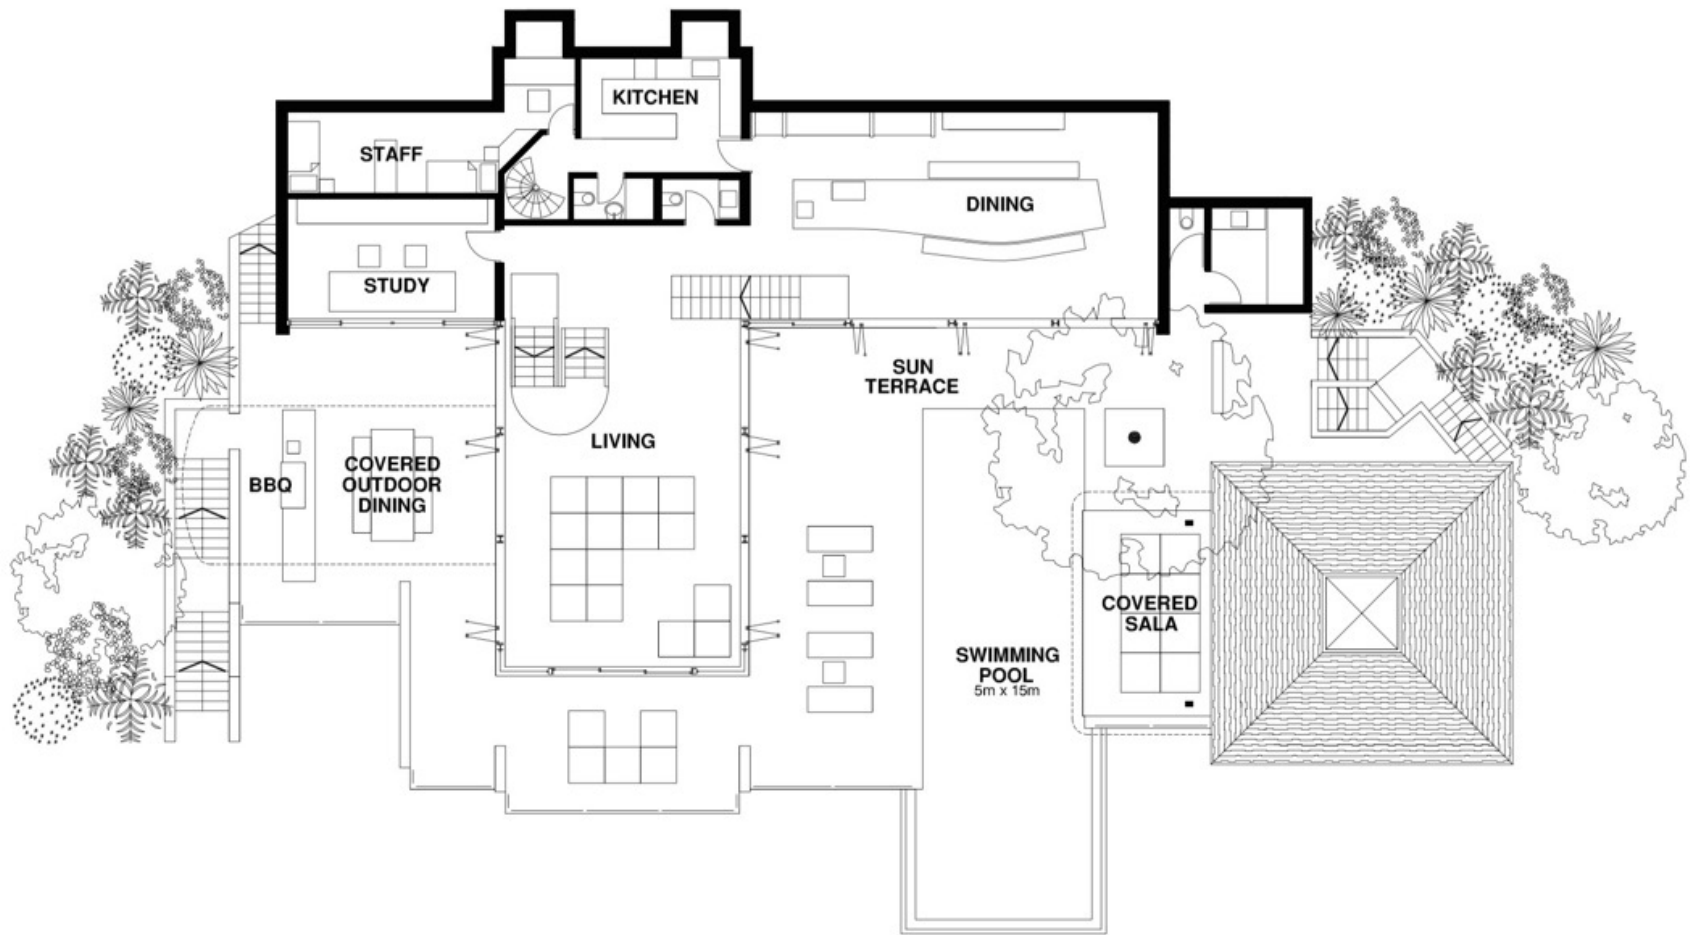

POOL LEVEL
Approx. 581 sq.m.

GARDEN LEVEL
Approx. 625 sq.m.

- NOTES:**
- Single beds in Bedrooms 3 & 4 may be combined to form Kings
 - Bedroom 5 is furnished with two fold-down Single murphy beds