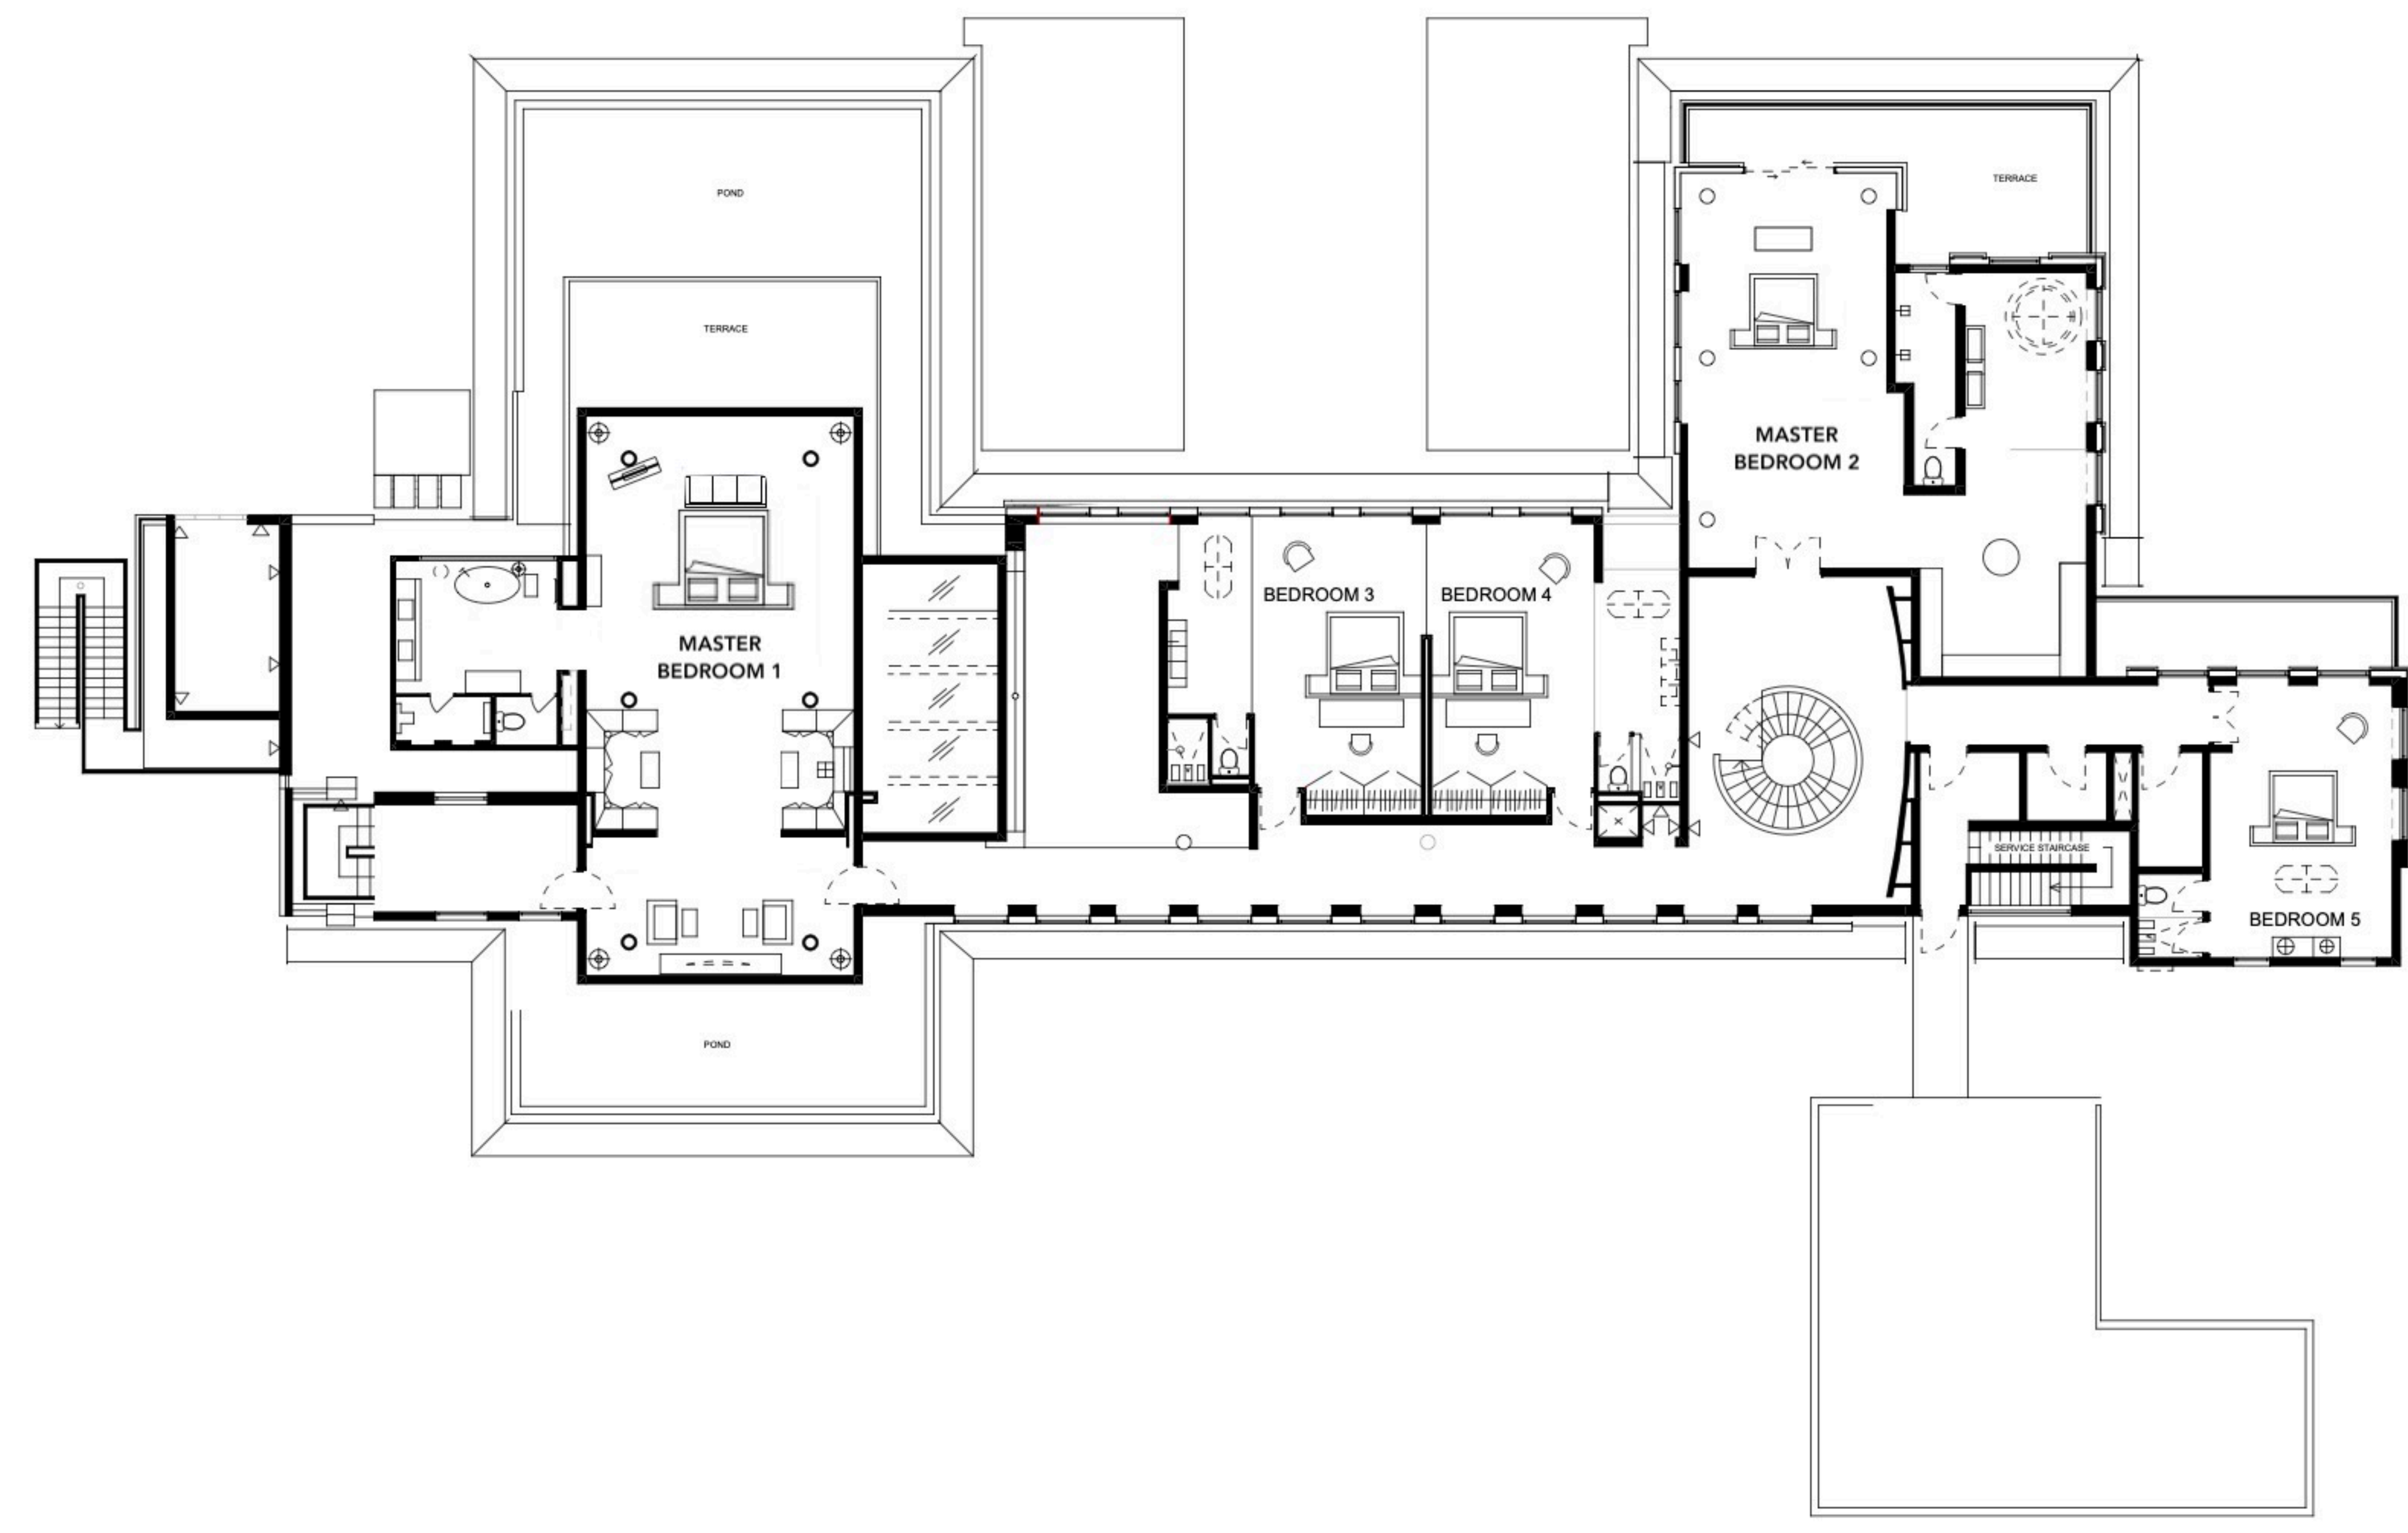

BEACH

GARDEN

# MAIN LEVEL

SCALE 1:200 (A2)

# UPPER LEVEL

SCALE 1:200 (A2)

# ROOF TOP LEVEL

SCALE 1:200 (A2)