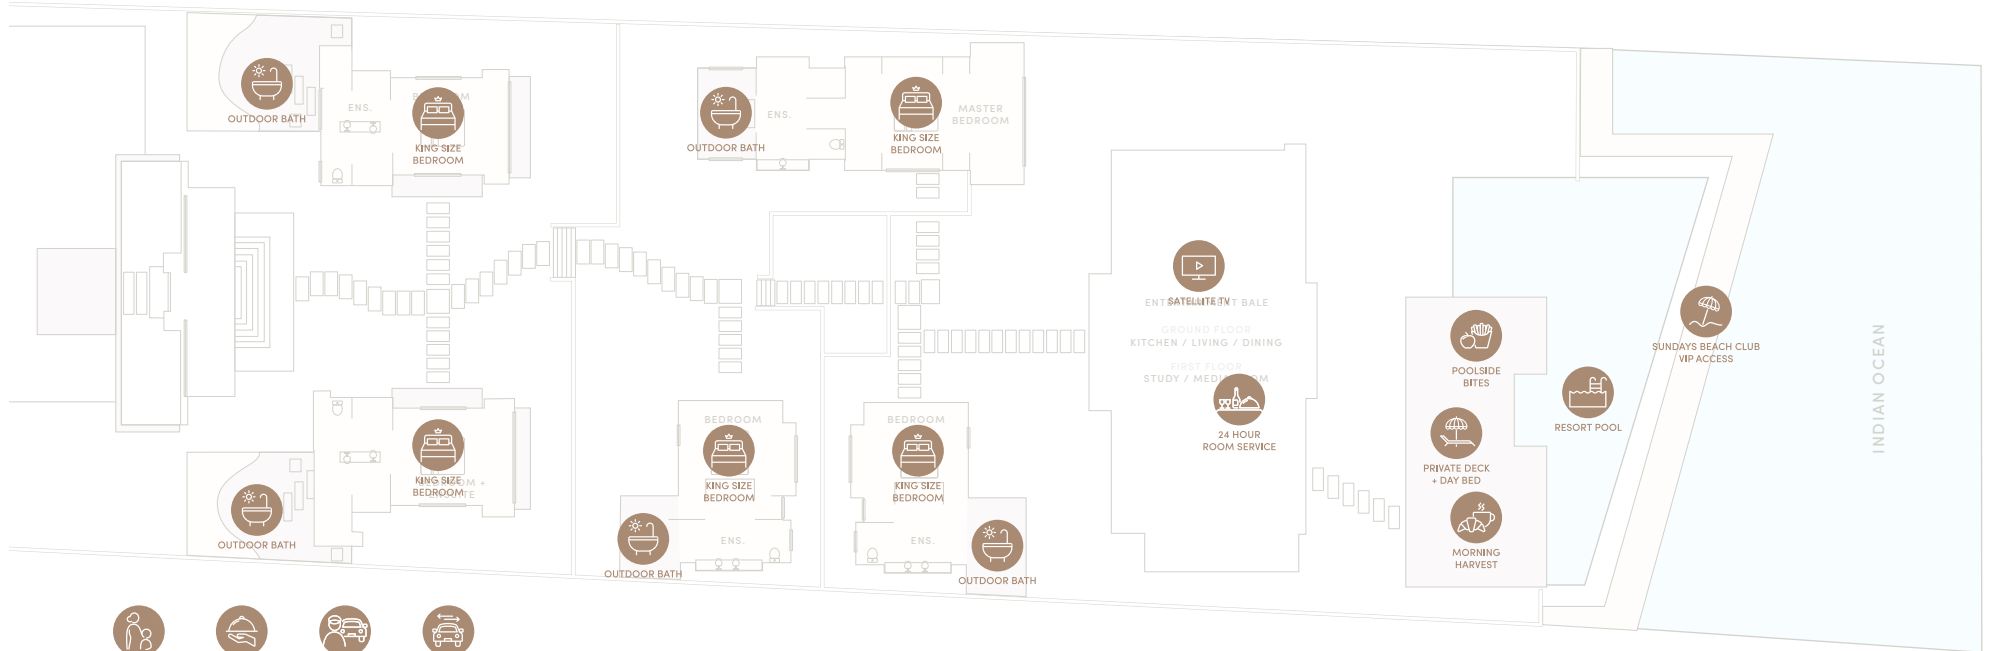

VILLA JAMADARA

VILLA JAMADARA

- 
NANNY
(4 HOURS DAILY)
- 
PRIVATE BUTLER
(7AM-10PM)
- 
CAR + DRIVER
(8 HOURS DAILY)
- 
AIRPORT
TRANSFERS
- 
IN-VILLA WIFI
- 
CLIMATE
CONTROL A/C
- 
RESORT DINING