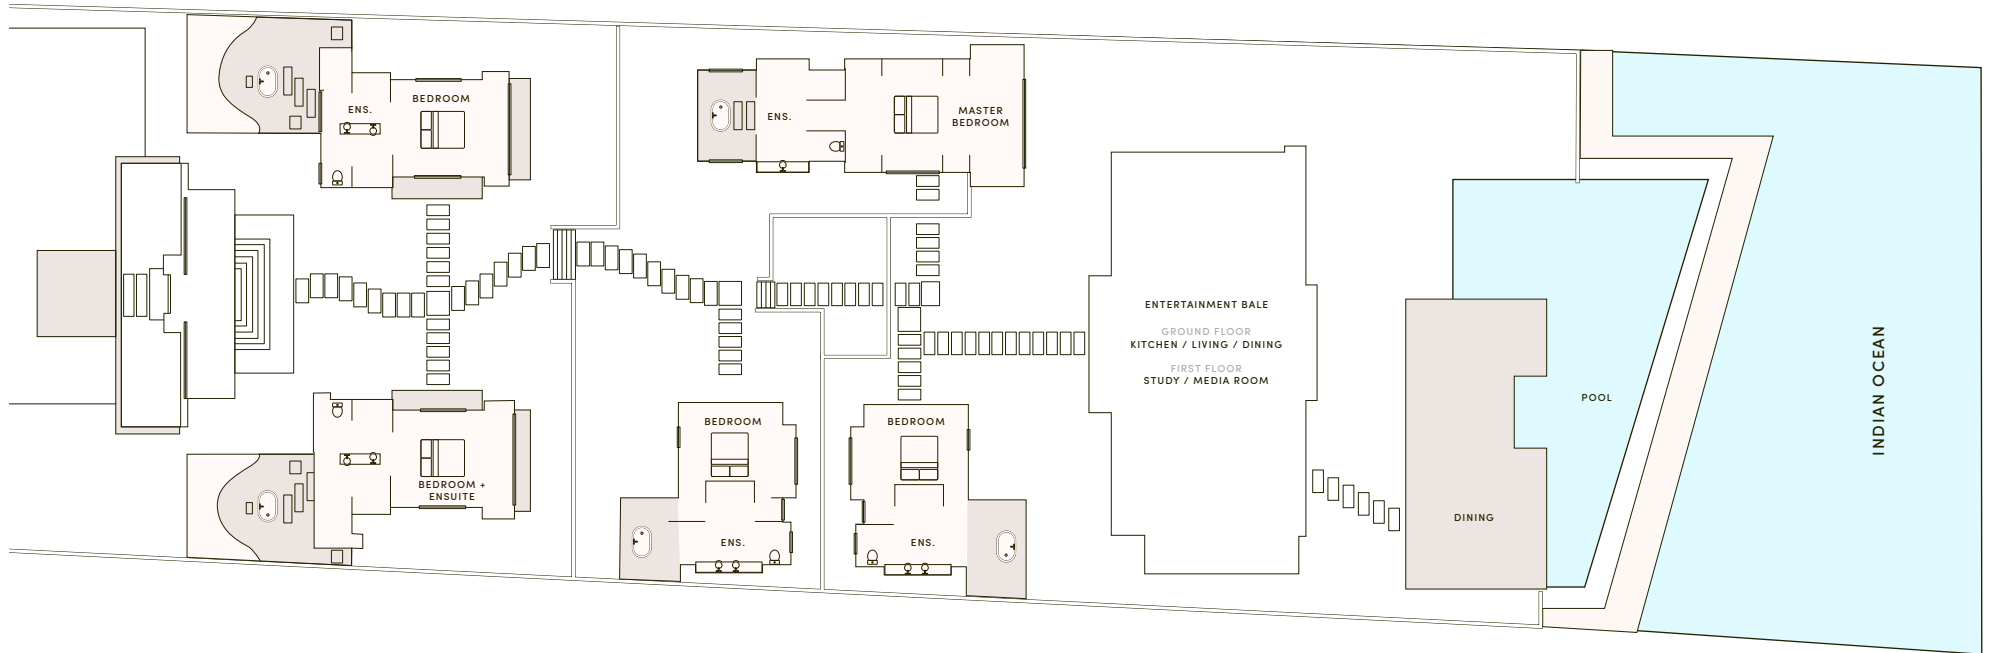

VILLA JAMADARA

VILLA JAMADARA

- 
NANNY
(4 HOURS DAILY)
- 
PRIVATE BUTLER
(7AM-10PM)
- 
CAR + DRIVER
(8 HOURS DAILY)
- 
AIRPORT
TRANSFERS
- 
IN-VILLA WIFI
- 
CLIMATE
CONTROL A/C
- 
RESORT DINING