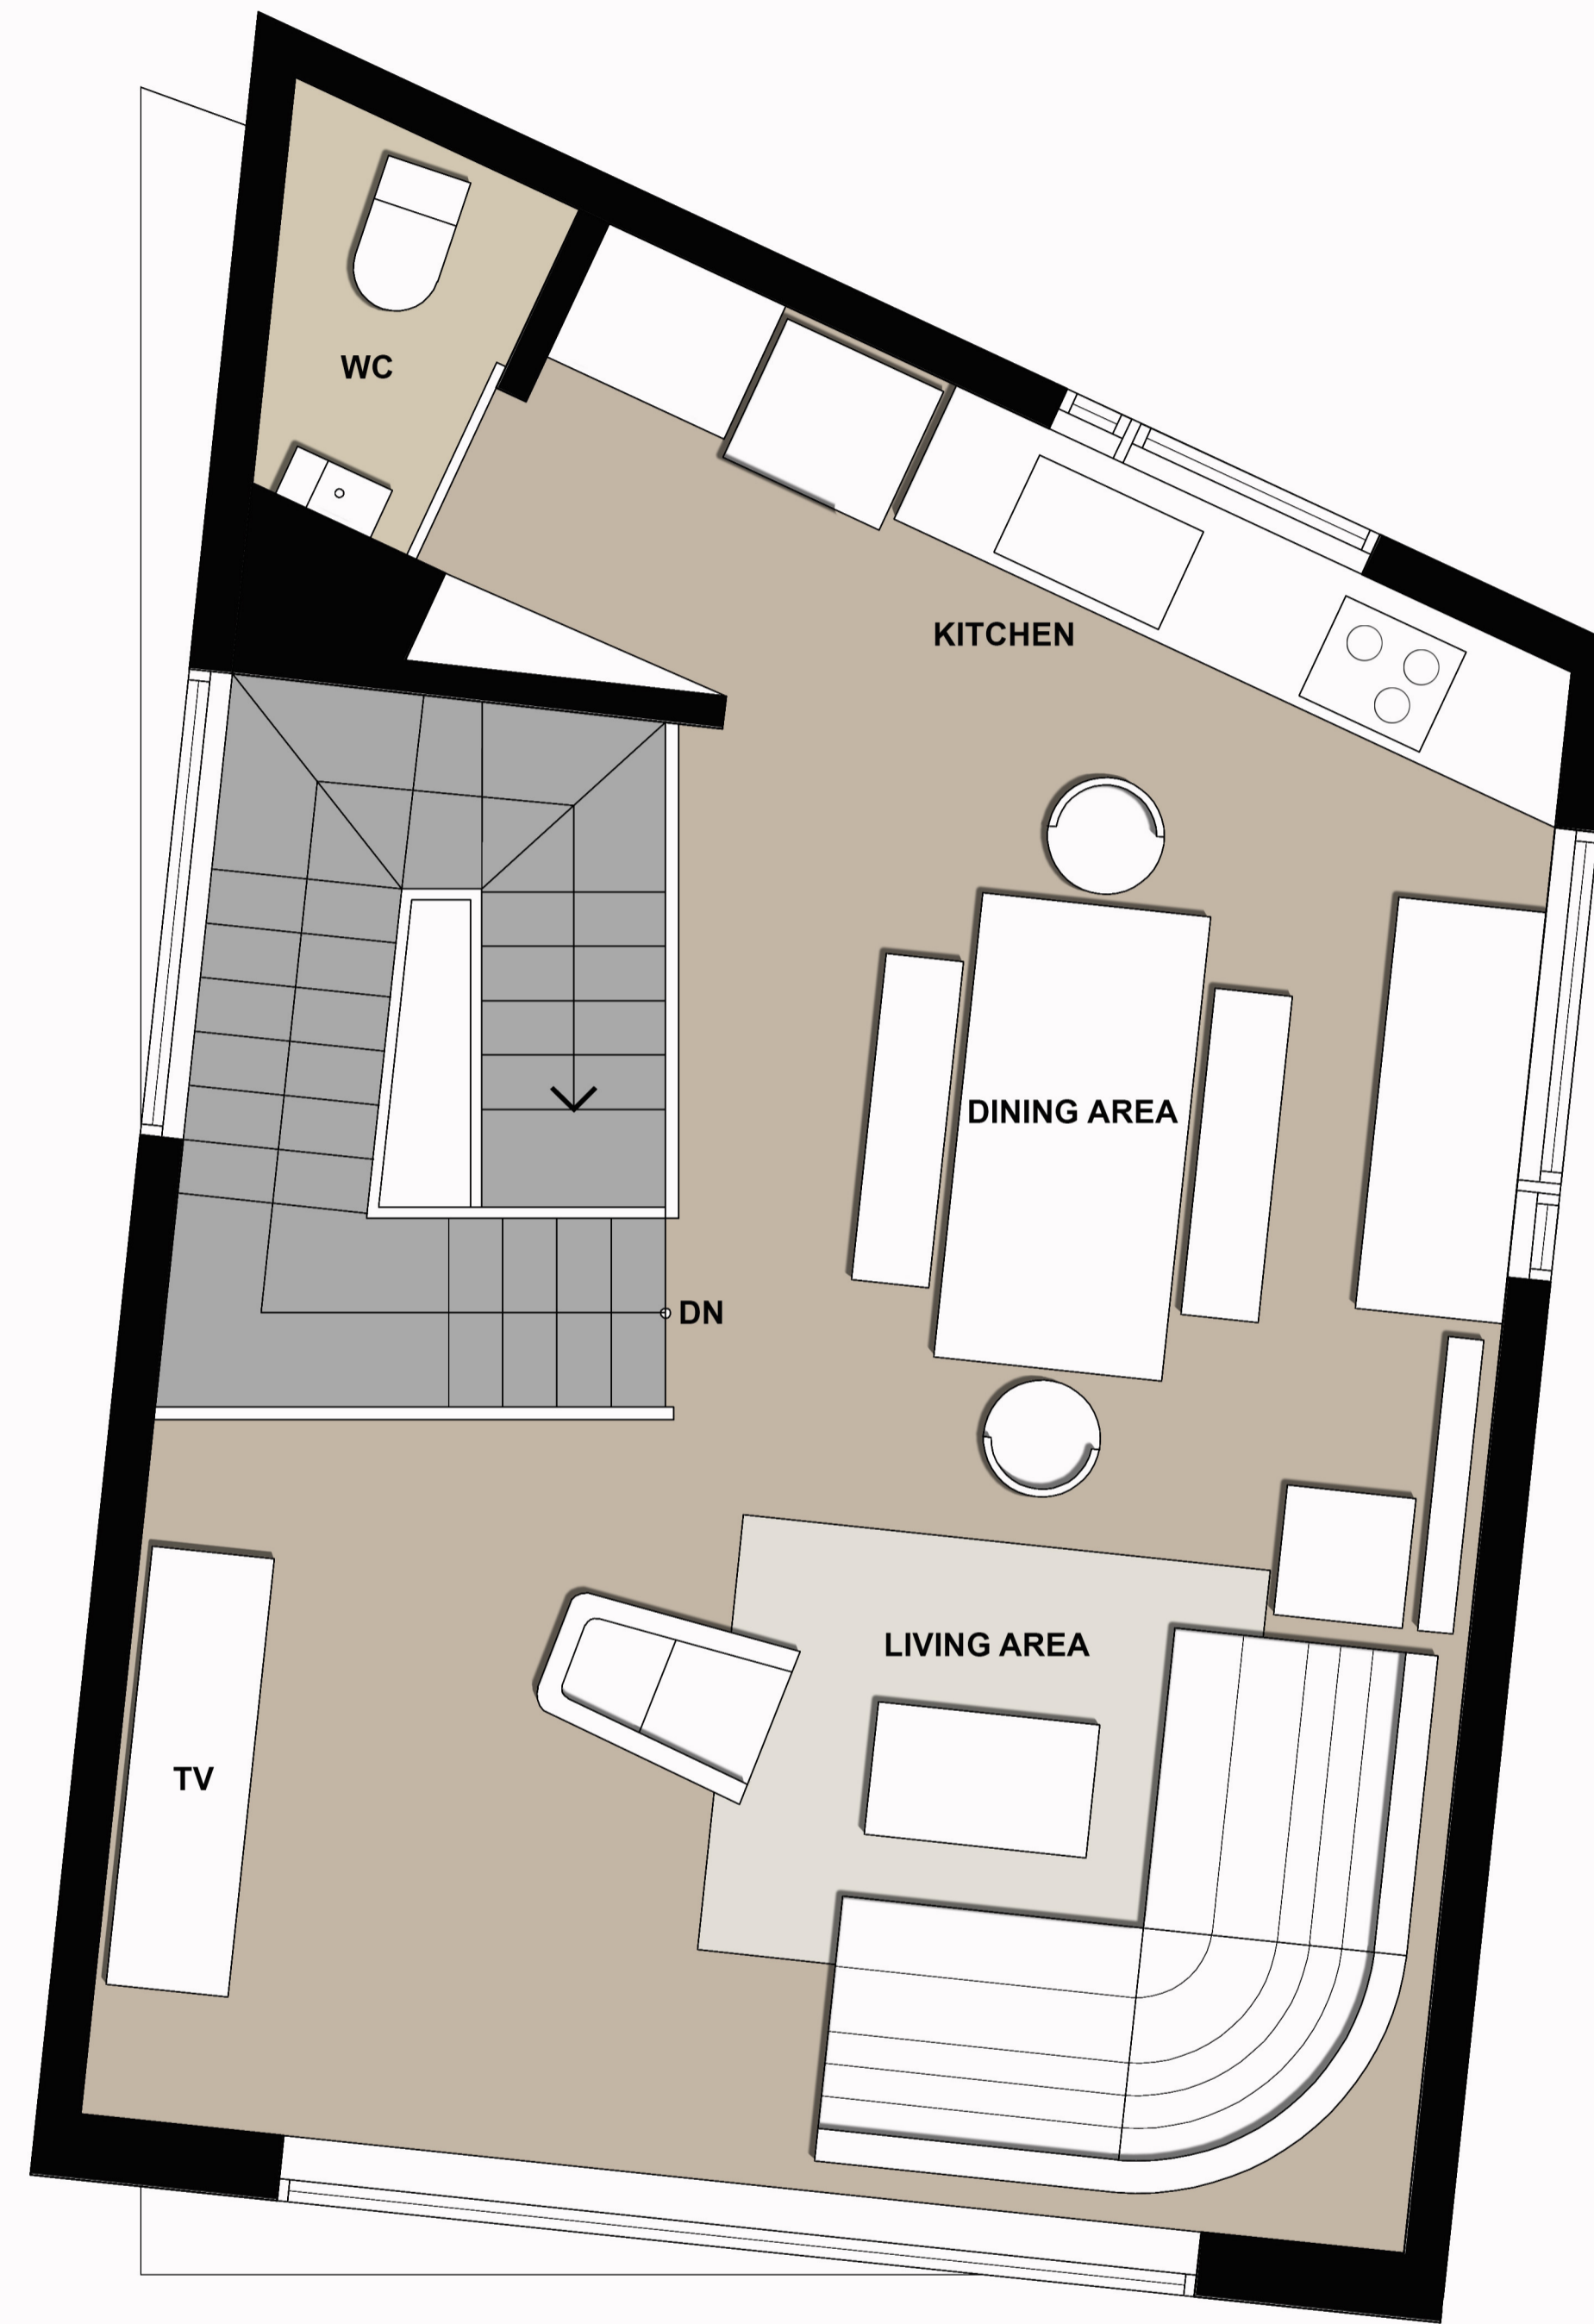

# LOWER LEVEL

TOTAL HOUSE AREA: 174 sqm

# MID LEVEL

# HIGHER LEVEL

MT. YOTEI VIEW