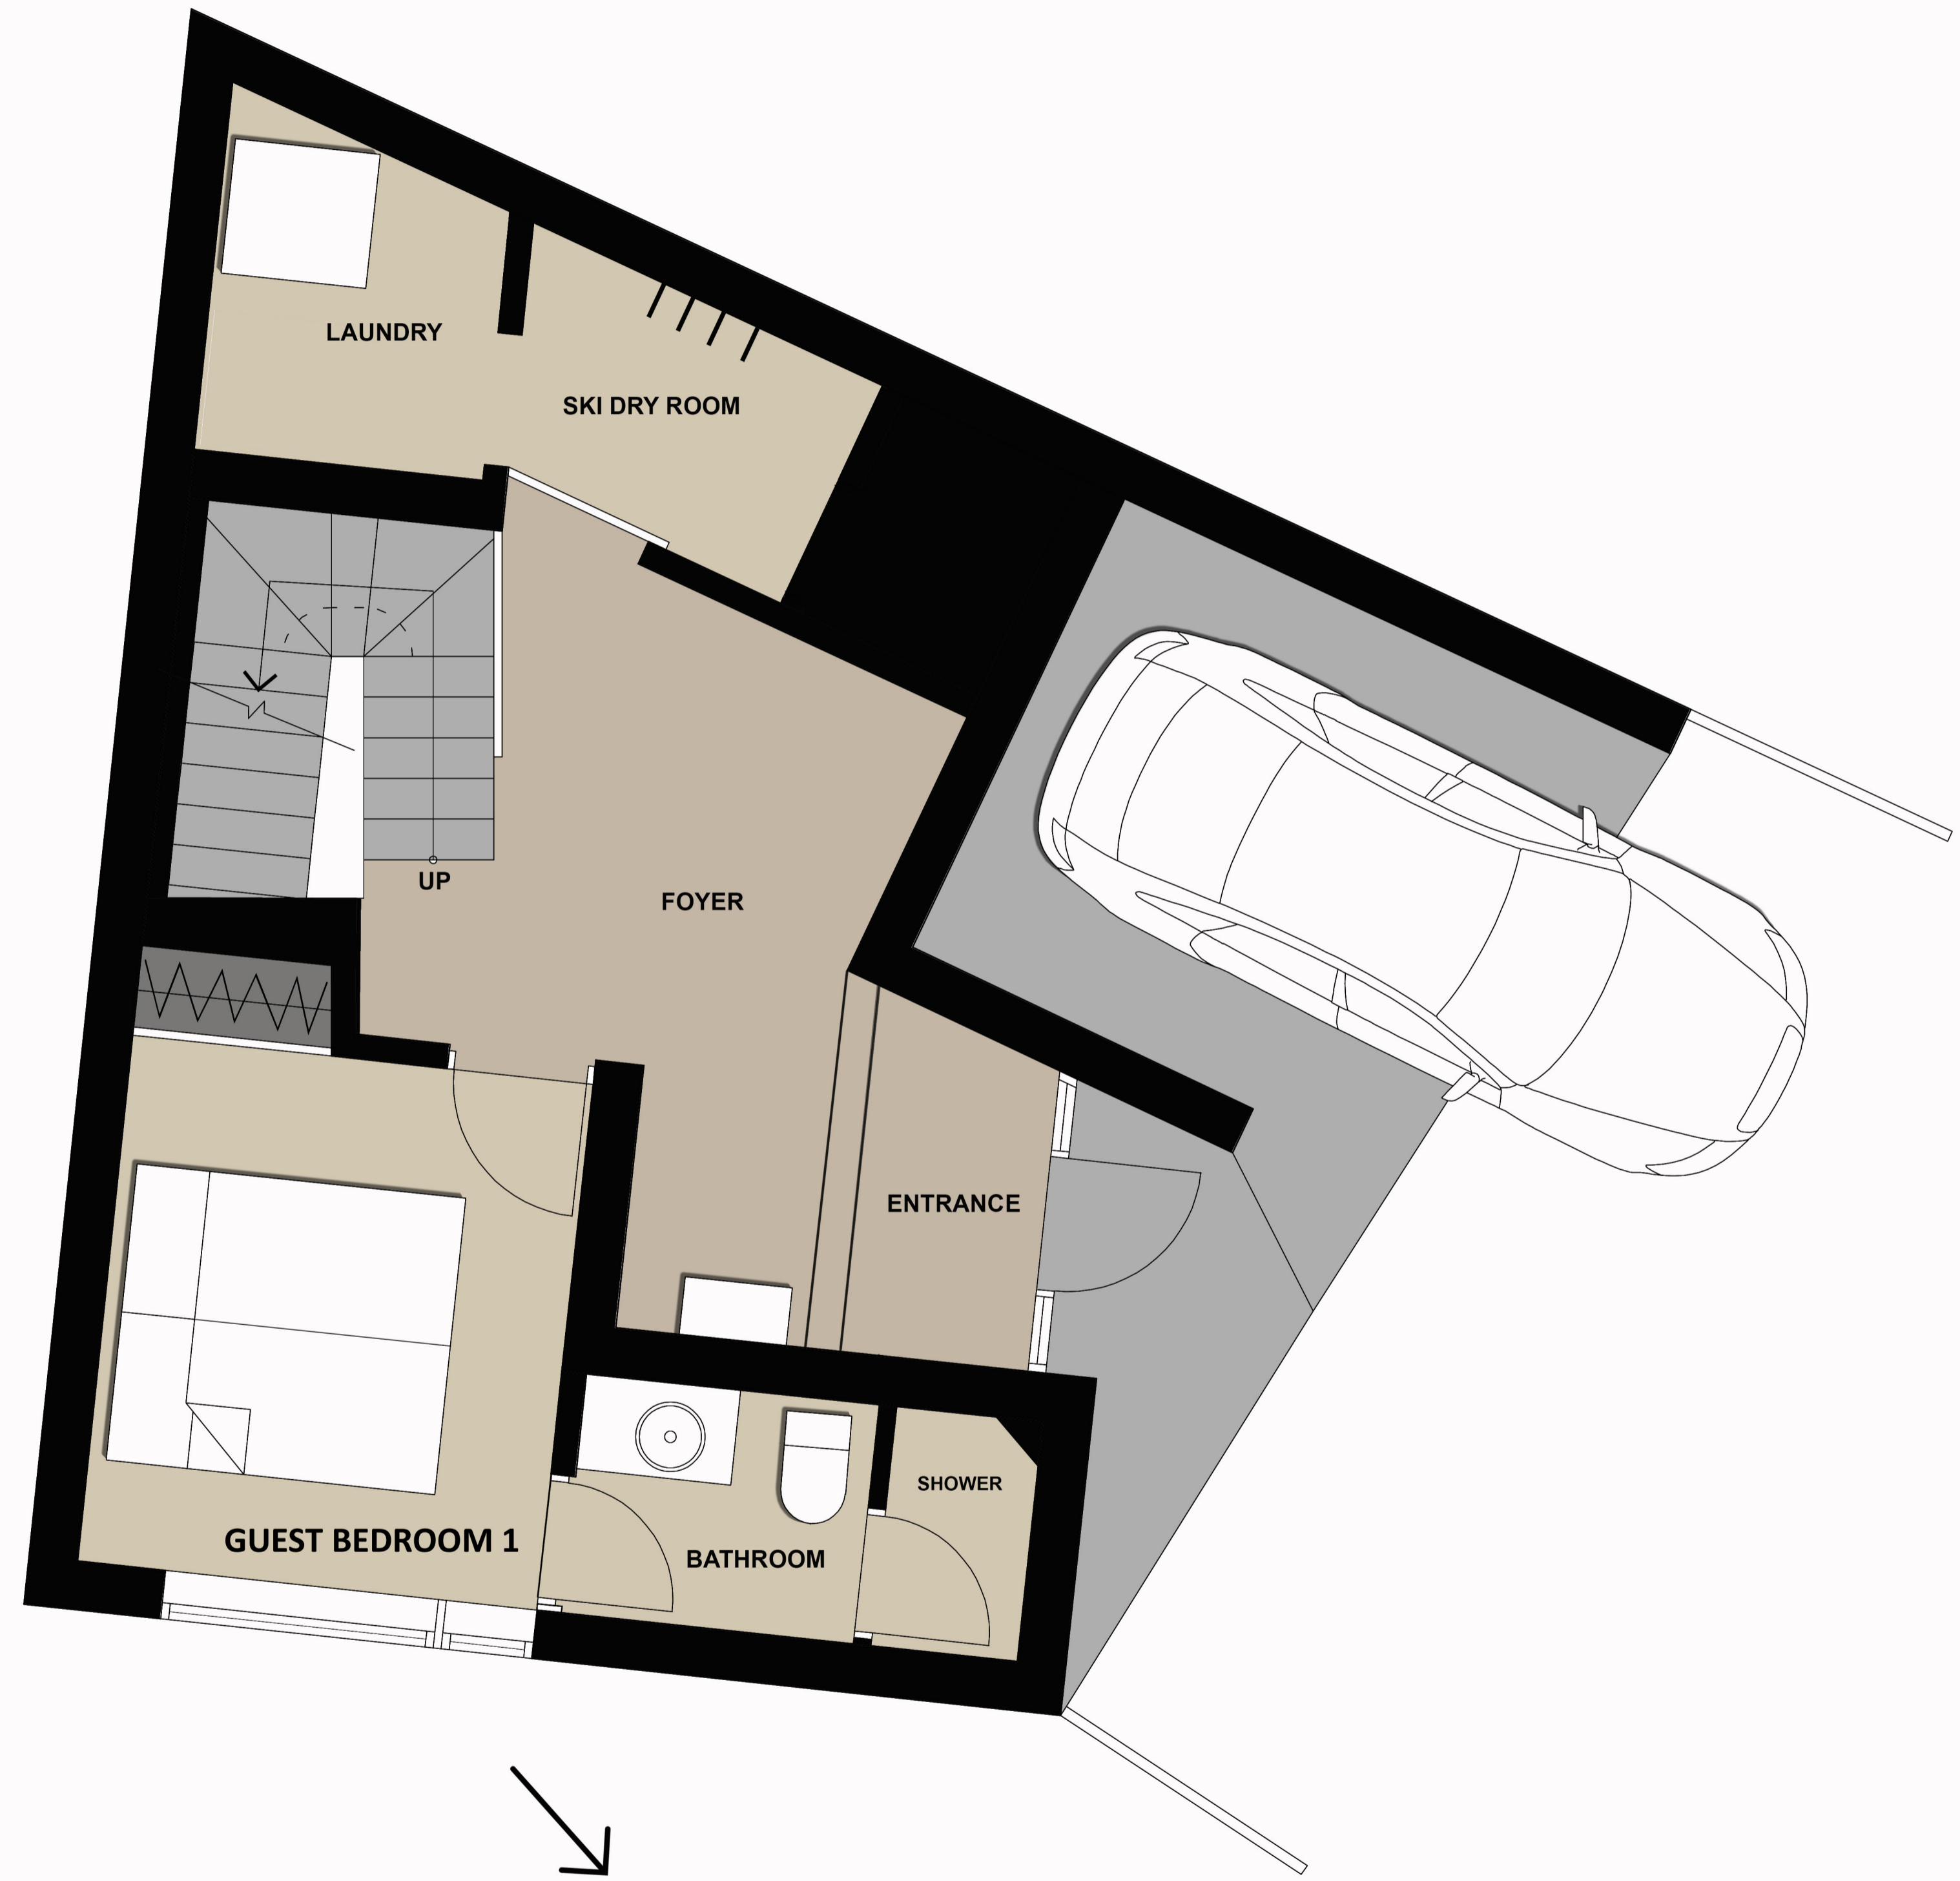

# LOWER LEVEL

TOTAL HOUSE AREA: 174 sqm

# MID LEVEL

# HIGHER LEVEL

MT. YOTEI VIEW