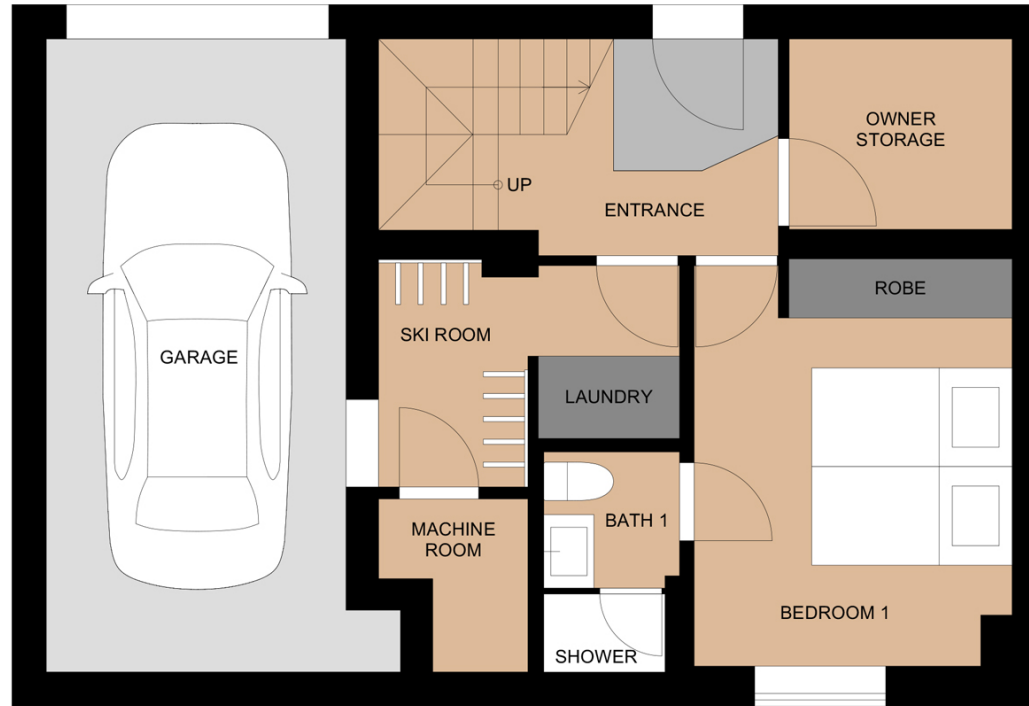

HARU
SECOND FLOOR

TOTAL HOUSE AREA
170 m²

HARU
FIRST FLOOR

TOTAL HOUSE AREA
170 m²

HARU
GROUND FLOOR

TOTAL HOUSE AREA
170 m²